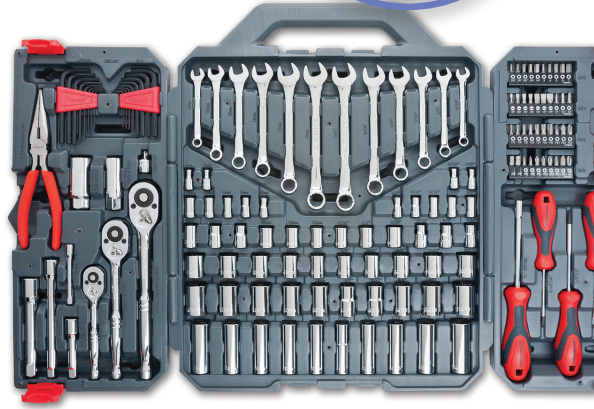

Name Brands
Extreme Value Merchandise
Licensed Closeouts

**CHICAGO
JANUARY
MARKET**
Monday, 6th
Tuesday, 7th

From housewares to hardware and everything in between, stop paying full wholesale.

Get name brand and extreme value merchandise at far below wholesale prices.