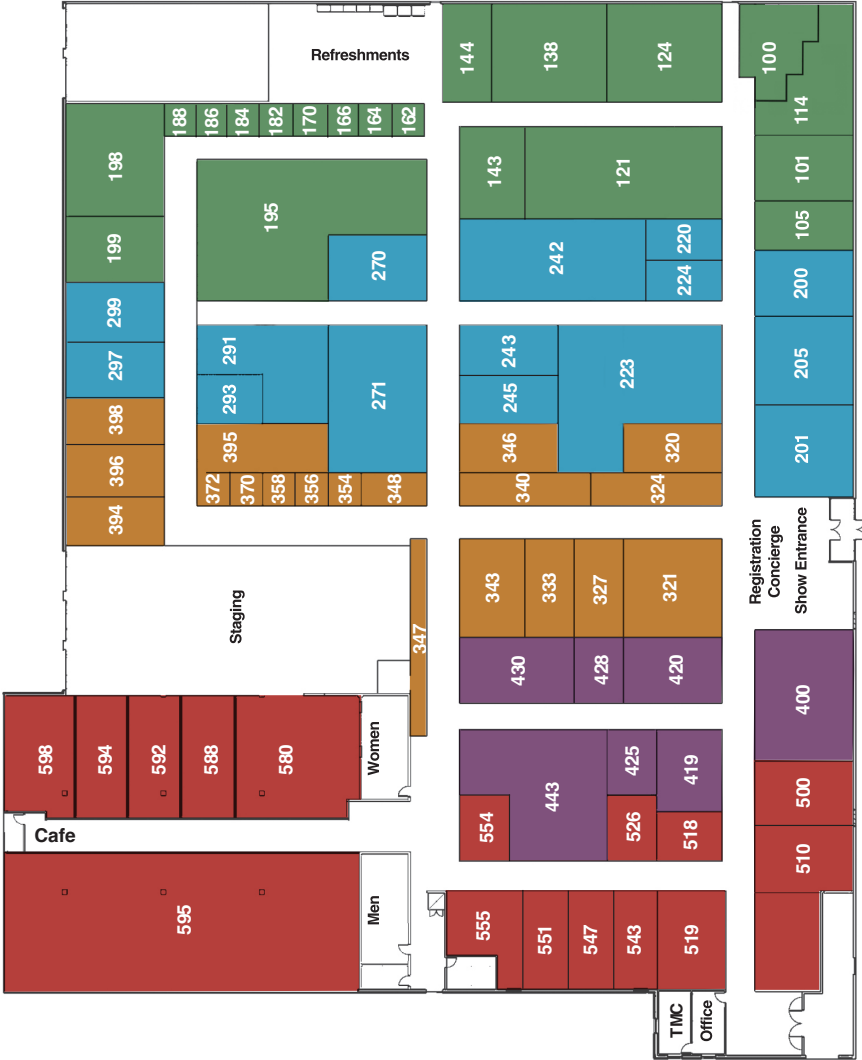

FLOOR PLAN

- 100 - 199 Exhibits
- 200 - 299 Exhibits
- 320 - 398 Exhibits
- 400 - 443 Exhibits
- 500 - 595 Exhibits

THE
ROSE
HOTEL

Rated the #1 Hotel
in Rosemont on
TripAdvisor!

Traveling Can Be Thorny.
**Thankfully, You
Have The Rose.**